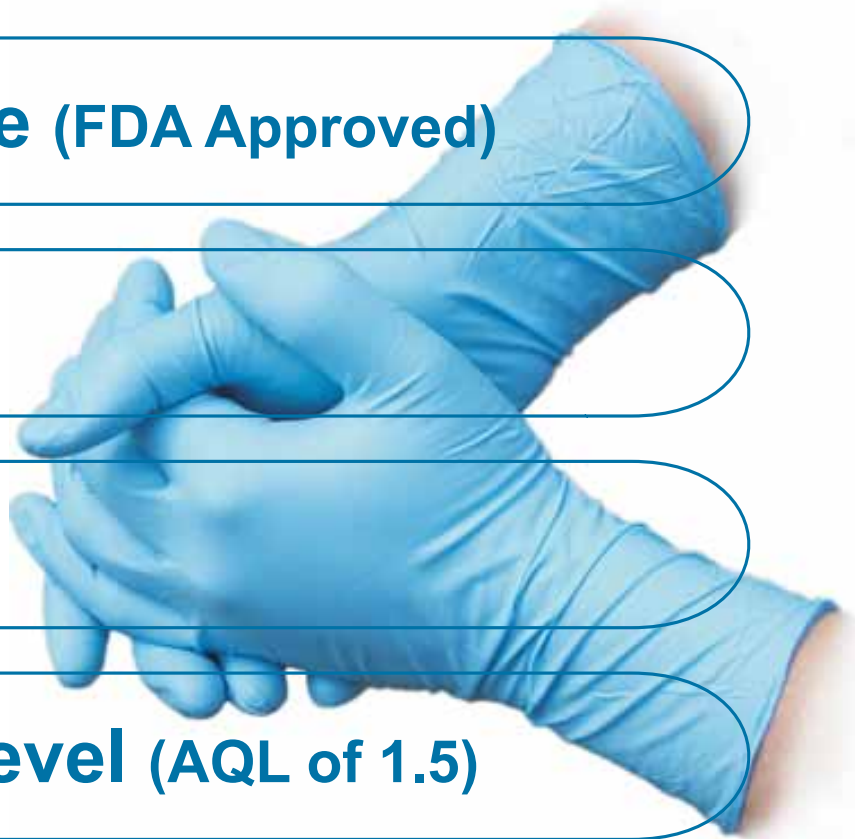

INON[®]

Milking Gloves

Increase Milking Hygiene and Protect Your Hands

Medical-Grade (FDA Approved)

Powder-Free

Latex-Free

Low Defect Level (AQL of 1.5)

 **INON[®]**

INON®

Milking Gloves

Increase Milking Hygiene and Protect Your Hands

When milkers' hands come into contact with infected udders, mastitis-causing bacteria may be transmitted to other cows. The risk is even higher when milkers' hands have cracks where bacteria can easily hide.

INON® Milking Gloves have a dual purpose. First, the smooth surface of the gloves prevents bacteria from attaching to the glove, sharply reducing the chance of infection. Second, the gloves protect your hands so that the skin stays smooth and healthy.