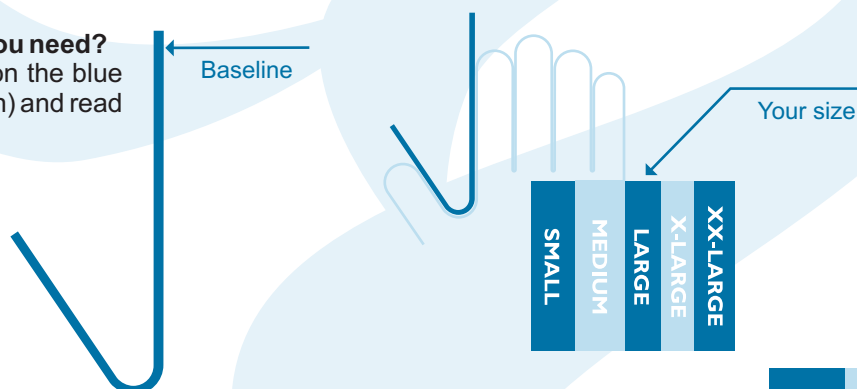

INON LLC

93 Monocacy Boulevard, Unit A13 & A14
Frederick, MD 21701

Phone: 1.888.810.4666

Internet: www.inon.net

Fax: 1.888.815.4666

E-mail: info@inon.net

Which glove size do you need?

Place your right hand on the blue baseline (see illustration) and read off your size.